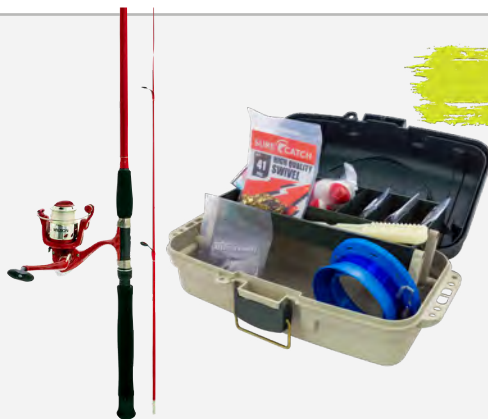

5lt bucket with kids sticker pack plus Maritec scoop net.

\$39

FIREHAWK 36" LONGBOW SET 10LBS

\$49

FIREKITE 44" LONGBOW SET 10-20LBS

\$59

FIREHAWK 51" LONGBOW SET 20LBS

\$49

WILSON

TACKLE KITS

Kids combo complete with 120 piece tackle kit ready to go.

\$59

SHIMANO

TACKLE RAT KIDS COMBO

Tackle Rat rods in either blue or pink matched with IX reel.

As featured on the front page.