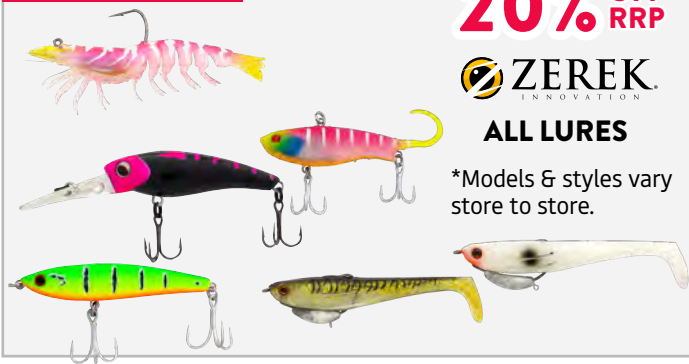

*While stocks last.

20% OFF RRP

EMERALDAS SQUID JIGS

Nude Models. All sizes discounted.

NEW MODELS

20% OFF RRP

ALL LURES

*Models & styles vary store to store.