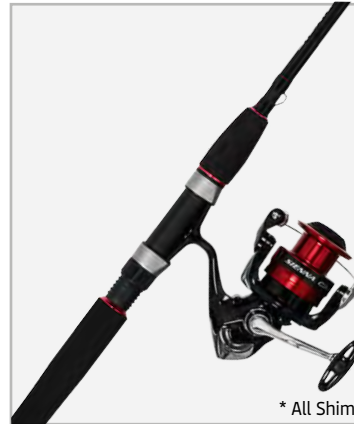

okuma

FROM
\$99
SAVE \$20

CROSSFIRE COMBO

Great entry level soft plastics combo.

FROM
\$99

SHIMANO

SIENNA COMBO

The famous Sienna reel and versatile graphite rod suit both braid and monofilament fishing lines. Models to suit most fisheries.