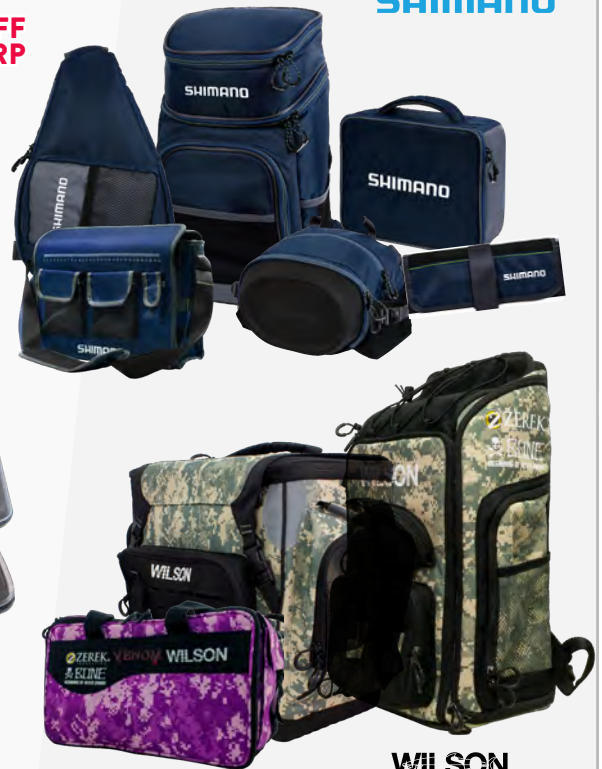

SAVE \$20
\$69.99

ADJUSTABLE ROD TUBE

Adjustable to suit up to 7'6" rods. Adjustable velcro locking system.

20% OFF RRP

GREAT LUGGAGE & TACKLE TRAY DEALS

SAMAKI

Selected products as marked in-store.

SHIMANO