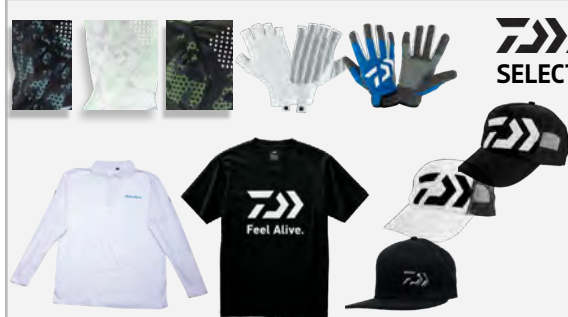

**DAVA
SELECTED APPAREL**

20% OFF RRP

*Styles & colours may vary store to store
**Selected styles on offer may vary store to store