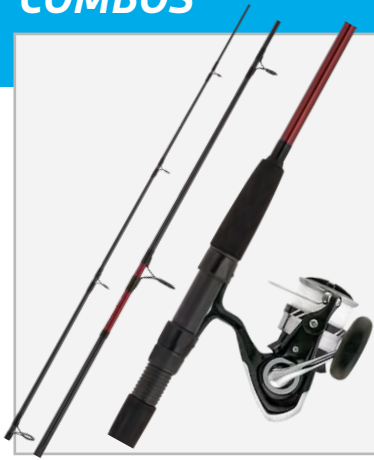

COMBOS

FROM
$69
SAVE UP TO $30

TEAM DAIWA COMBO

Great entry level all-rounder.