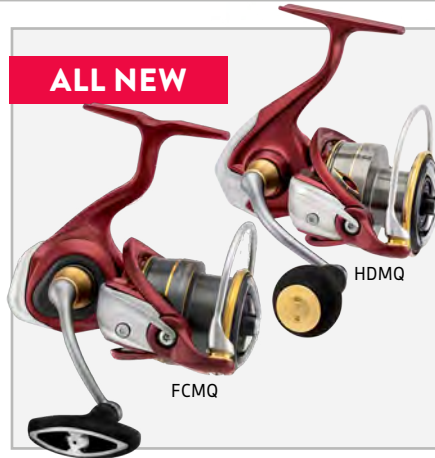

ALL NEW

FROM $499

REVELRY HD MQ REELS

- Monocoque MQ Body
- Machine cut forged
- Alu Tough Digigear
- Models 2500-5000