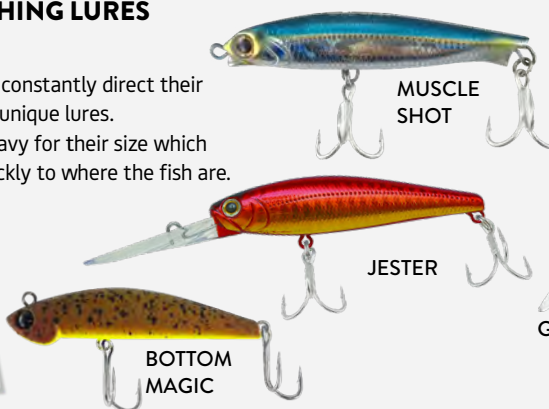

20% OFF RRP

The next evolution in hardbaits with 8 models in the range. Fitted with Owner hooks. Developed in Australia.

WHY JACKSON ARE AMONG THE BEST CATCHING LURES IN THE WORLD

Jackson's secret is their master Japanese lure designers who constantly direct their focus to optimise both casting and retrieve actions for their unique lures. In addition, a large number of Jackson lures are unusually heavy for their size which enhances their casting distance and gets the lures down quickly to where the fish are.

Jackson LURES

Don't waste your time and money with inferior lures, go straight to Jackson.

MUSCLE SHOT

JESTER

BOTTOM MAGIC

G-CONTROL

TOP WATER & JIGGING

FROM \$22.99