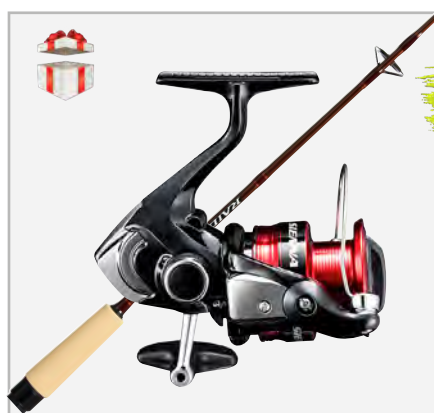

WILSON

TACKLE KITS

Kids combo complete with 120 piece tackle kit ready to go.

\$59

SHIMANO

TACKLE RAT KIDS COMBO

Tackle Rat rods in either blue or pink matched with IX reel.

As featured on the front page.

\$59.99

Ugly Stik

COMPLETE SPINNING KIT

Pre-spooled spinning combo with soft plastics kit.

SAVE \$20
\$89

SHIMANO

RAIDER / SIENNA JUNIOR COMBO

Raider 421 rod matched with Sienna 1000 reel. The ultimate junior combo.

OUTDOOR

WILDTRAK
LEISURE AUSTRALIA

\$129
240 VOLT
VACUUM SEALER

\$199
SAVE \$30
DELUXE VACUUM
SEALER WITH
SCALE

Vacuum bags available 12v DC / 240v AC

\$69

FROM \$39

WATERSNAKE APOLLO
YOKES PFDS