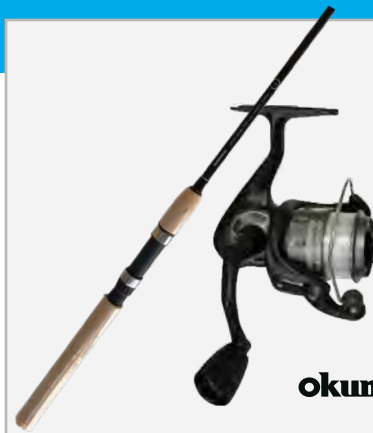

LUMINOUS OVAL BEADS

FROM \$5.99

optia
DEEP DROP LIGHTS

\$5.49

optia
COAST LOCK SNAP SWIVELS

SHINTO PRO
BULK HOOKS
Full range of sizes.

FROM \$5.49

BU-KU
FOR THOSE WHO WANT MORE
SKIRTS
Huge Range

NAF ENVIRO SINKERS
Weights from 100g to 2kg

COMBOS

FROM
\$69
SAVE UP TO \$30

TEAM DAIWA COMBO

Great entry level all-rounder.

FROM
\$69

000 SERIES ROD/ OKUMA FIN CHASER REEL COMBO

Models available for most species.

okuma

FROM
\$99
SAVE \$20

CROSSFIRE COMBO

Great entry level soft plastics combo.

FROM
\$99

SHIMANO

SIENNA COMBO

The famous Sienna reel and versatile graphite rod suit both braid and monofilament fishing lines. Models to suit most fisheries.