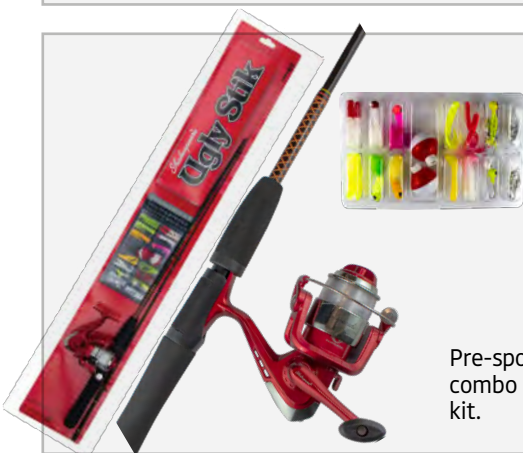

Ugly Stik

COMPLETE SPINNING KIT

Pre-spooled spinning combo with soft plastics kit.